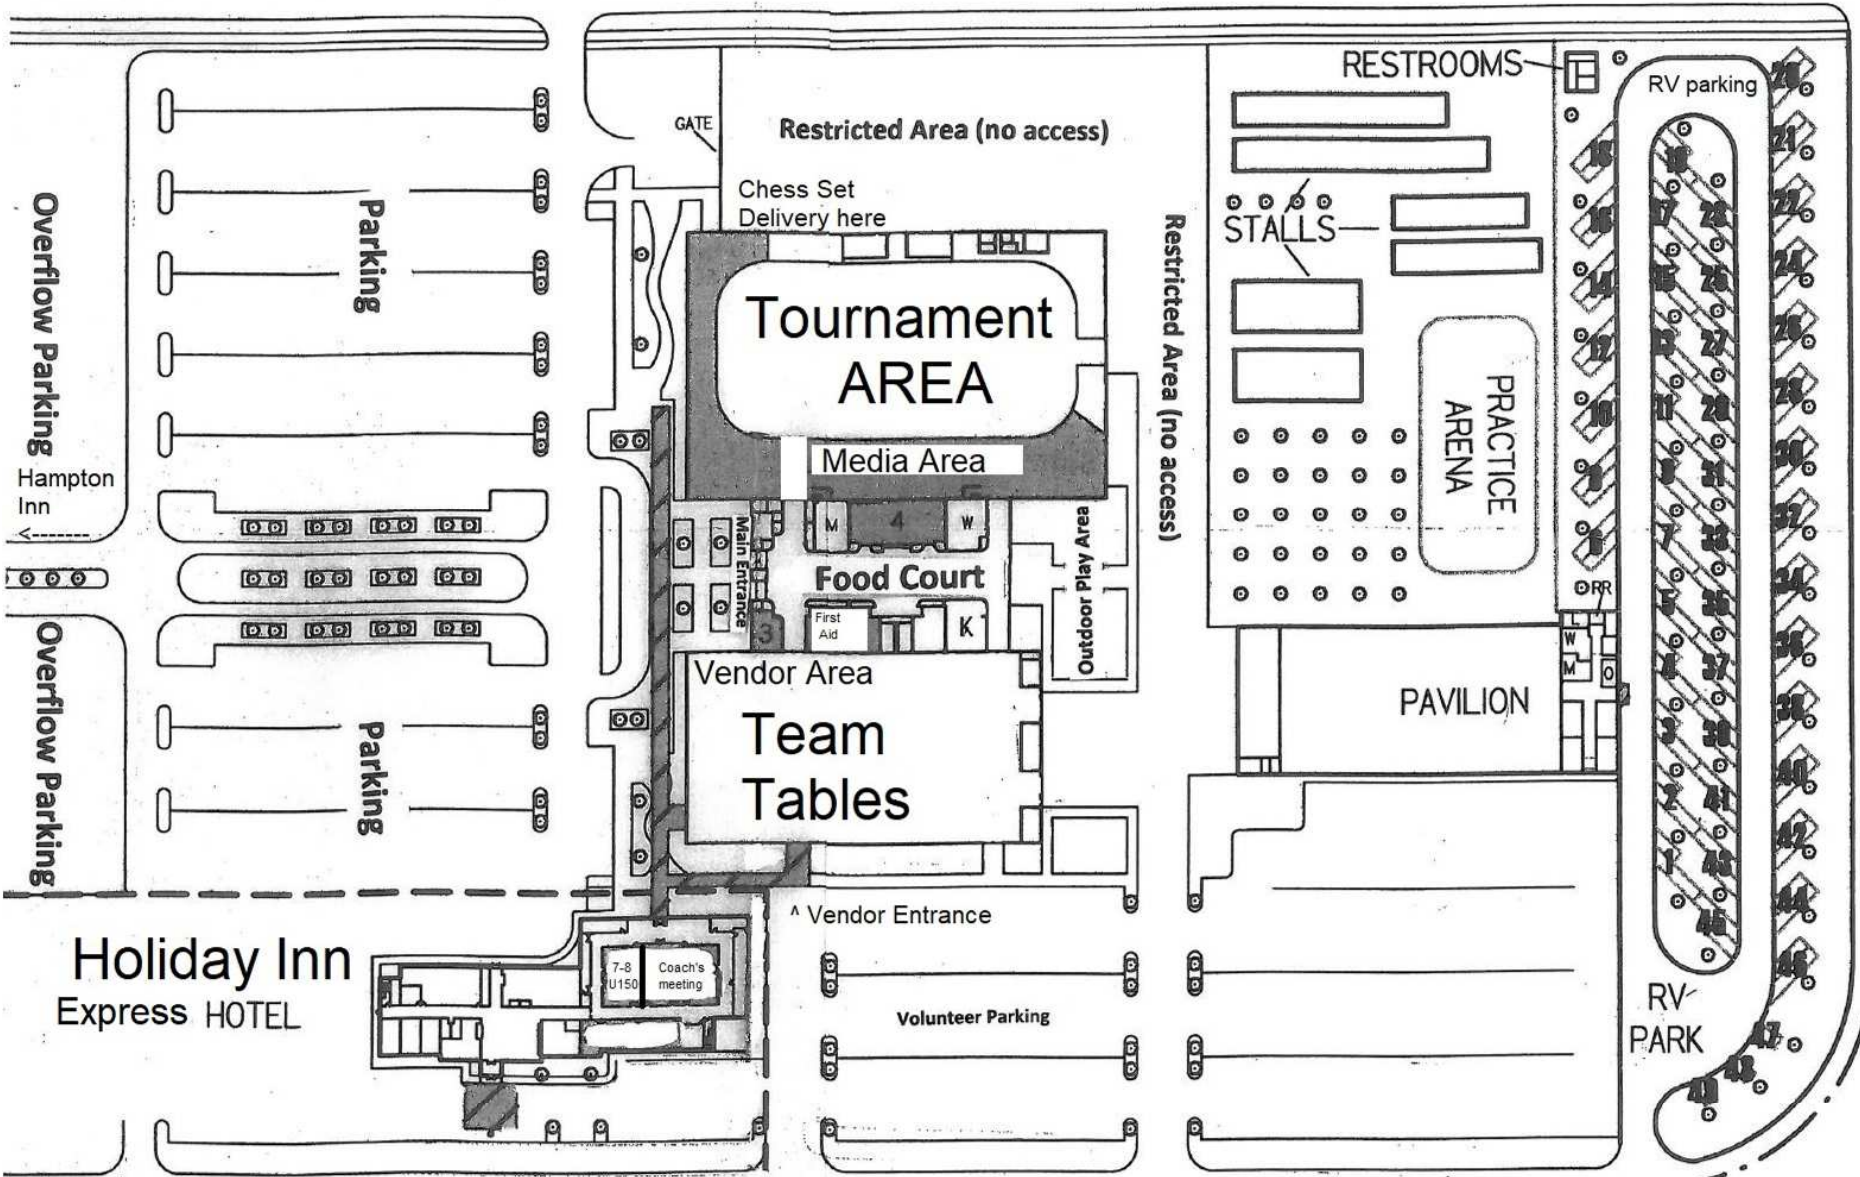

BURDEN BLVD

HOMERUN RD

Overflow Parking

Parking

Tournament AREA

Media Area

Food Court

Vendor Area

Team Tables

RESTROOMS

RV parking

STALLS

PRACTICE ARENA

PAVILION

Hampton Inn

Overflow Parking

Parking

Vendor Entrance

Volunteer Parking

RV PARK

Holiday Inn Express HOTEL

7-8 U150 Coach's meeting