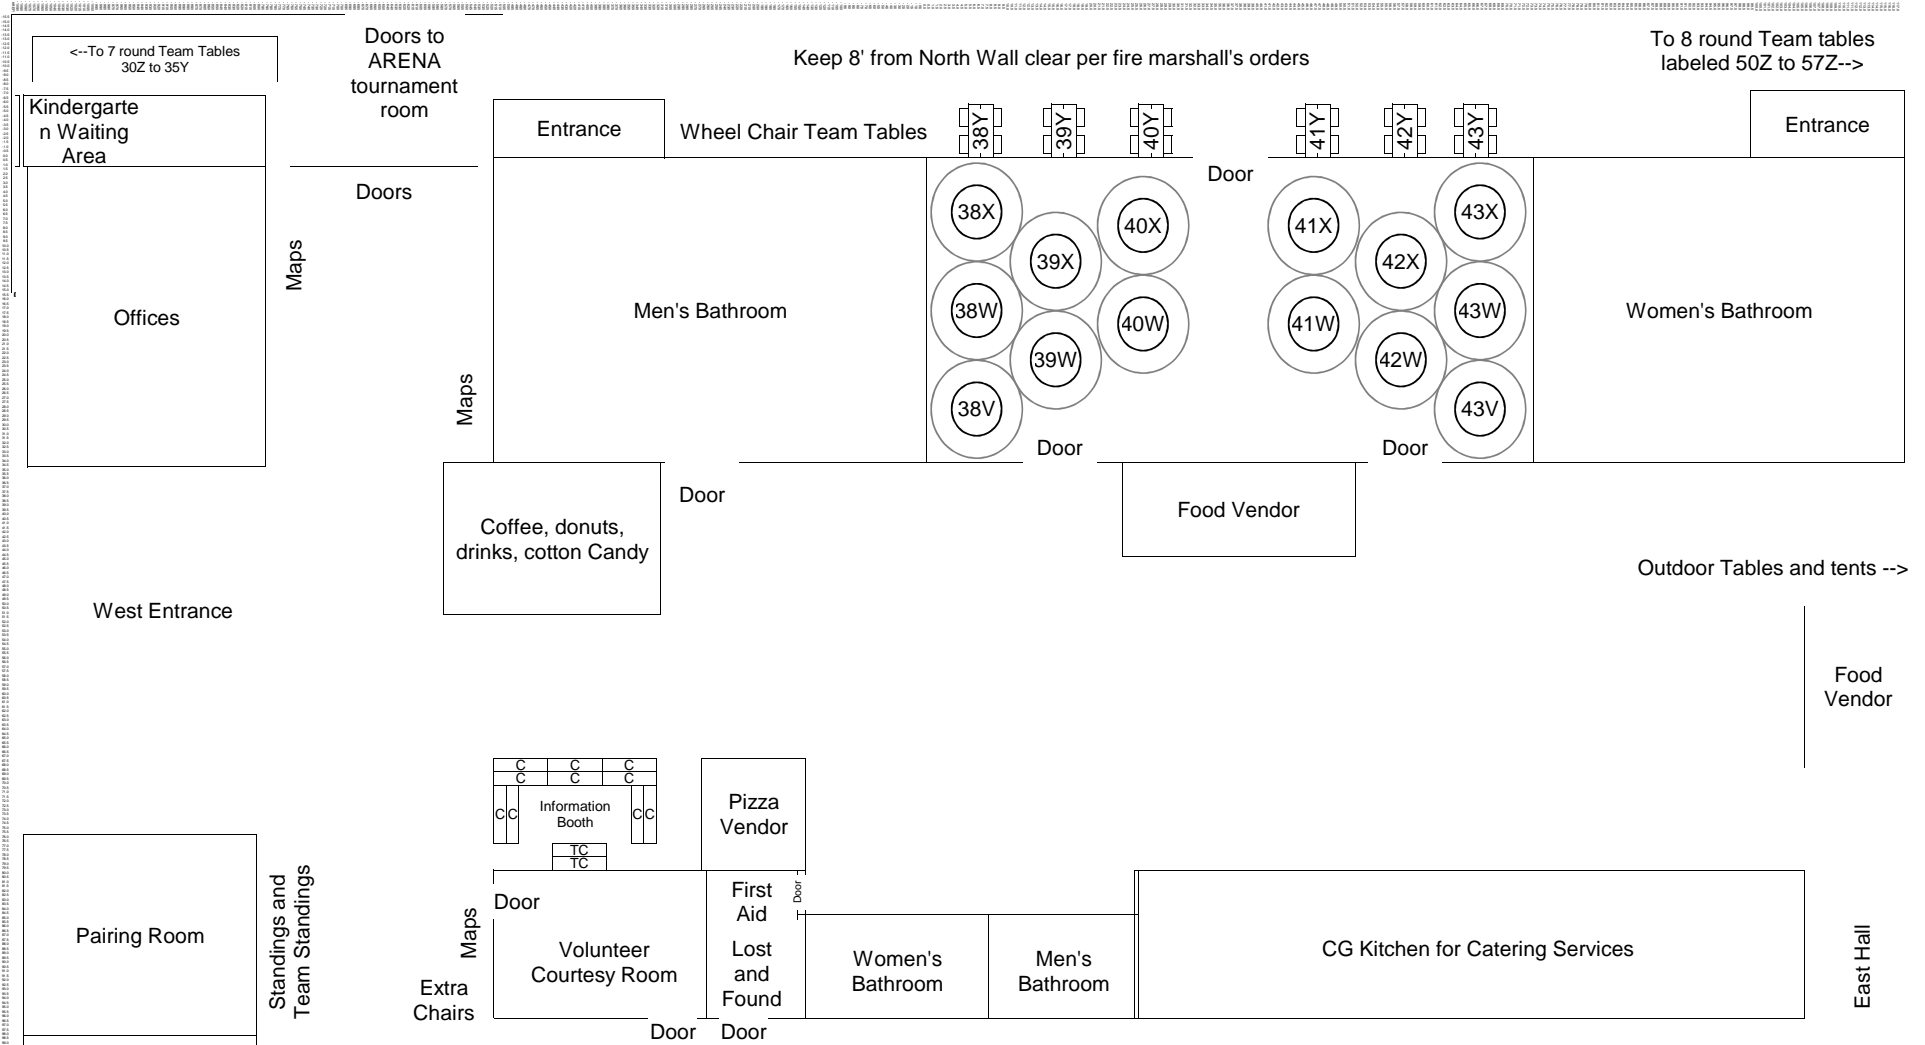

2018 Washington State Elementary Chess Championship Team Tables in Room 4 and Overflow
and showing Atrium and food vendor area

Exposition Hall with Main Team Tables and Vendors to the West end.